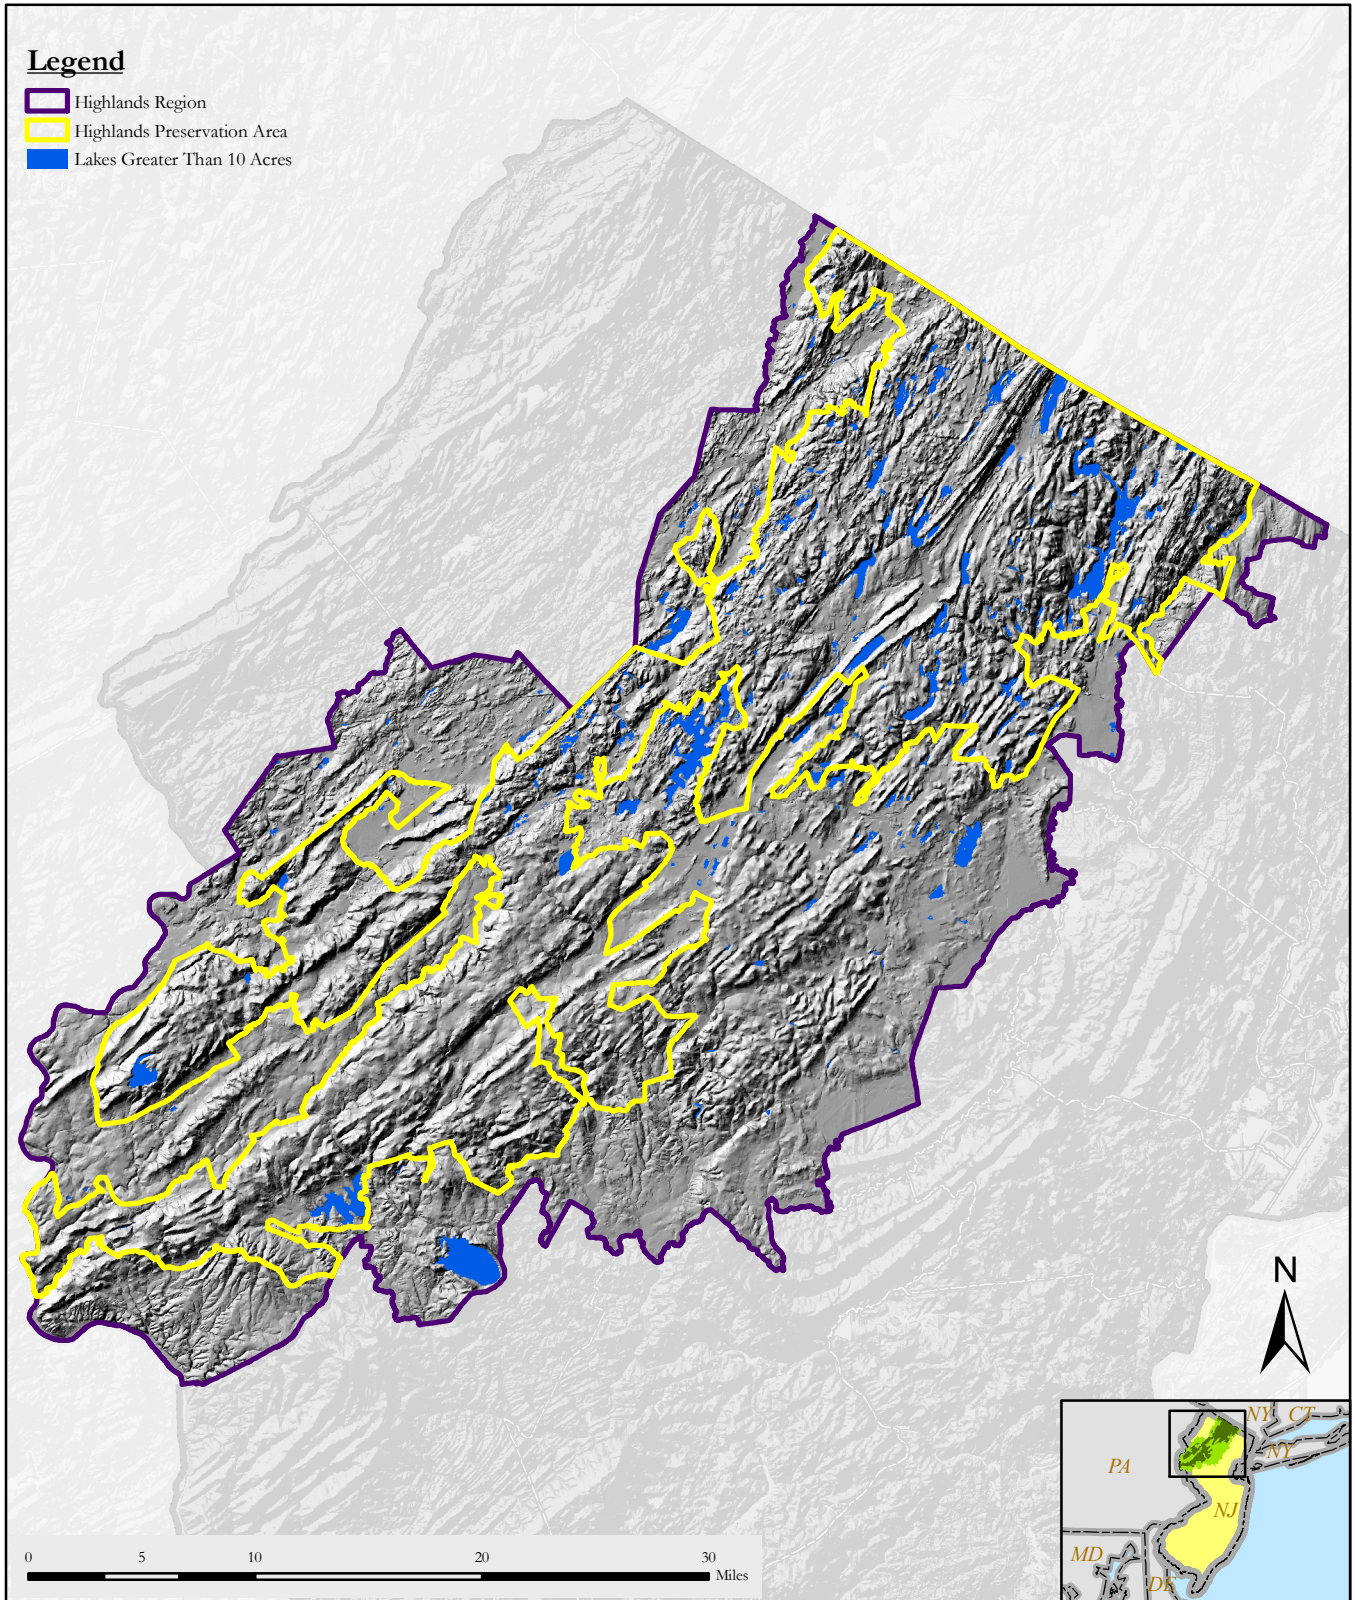

Highlands Region Topography

The Highlands Council makes no representations of any kind, including, but not limited to, the warranties of merchantability or fitness for a particular use, nor are any such warranties to be implied with respect to the information contained on this map. The State of New Jersey shall not be liable for any actions taken or omissions made from reliance on any information contained herein from whatever source nor shall the State be liable for any other consequences from any such reliance. Additional sources of information may include NJDEP GIS digital data, but this secondary product has not been verified by NJDEP.

**Highlands Regional Master Plan
Final Draft, November 2007**

Sources:
New Jersey Highlands Council, 2006
United States Geological Survey (USGS), 2002